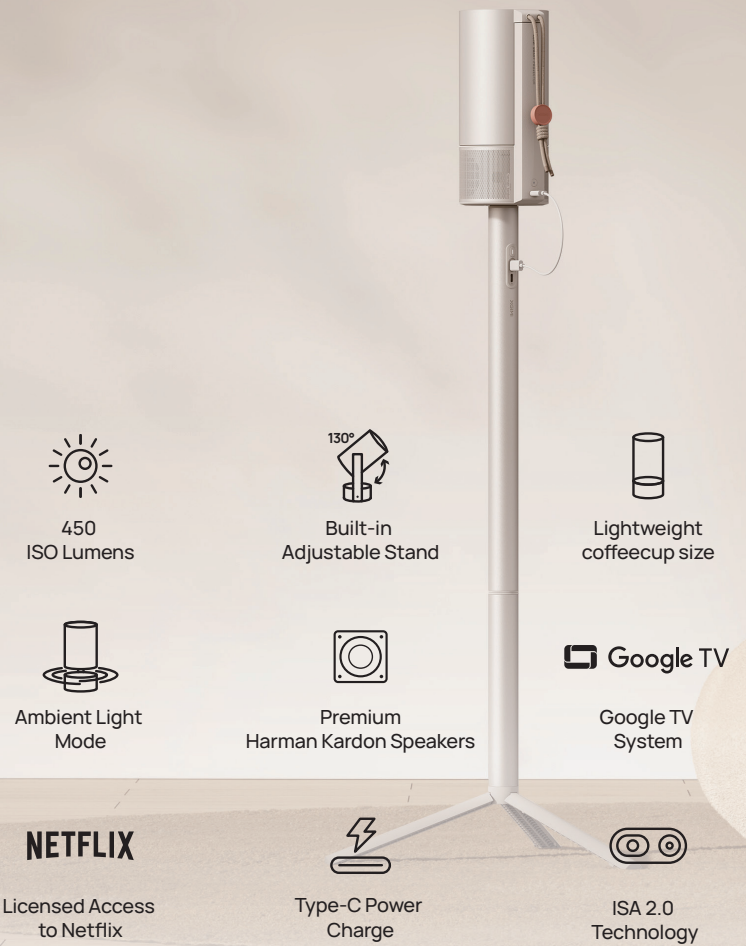

XGIMI MoGo 3 Pro

MoGo 3 Pro is not only a portable projector that can provide professional cinematic visuals and sound, but it also features an ambient light mode and creative optical filter with additional accessories. Moreover, the MoGo 3 Pro is very easy to use, thanks to its built-in Google TV with licensed Netflix, ISA technology, and built-in adjustable stand.

*The PowerBase Stand needs to be purchased separately

XGIMI
SMART PROJECTORS

xgimi.com

- @xgimitech_dach
- @xgimitech_fr
- @xgimitech_uk
- @xgimitech
- @XGIMI Tech
- @xgimitech

XGIMI SMART PROJECTORS

MoGo 3 Pro | Google TV

Our partners:

Our accolades:

Entertainment Your Way— Anytime, Anywhere

Easy to Carry and Save Space

Lightweight coffee cup size(204.9*Φ95mm), exquisitely compact, lightweight aesthetics.

450 ISO Lumens, Higher Brightness

Built-in Adjustable Stand

Supports 130° angle rotation, project on any surface you want

Includes a full metal slide rail for stable, high-definition large screens at all times

Pull gently to power on instantly