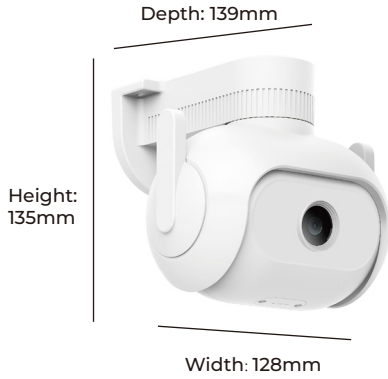

IMILAB EC5

SPECS

Full Name	IMILAB EC5 2K WiFi Plug-in Spotlight Camera
Lenses	1
Resolution	2K
Custom Motion Zones	1
Detection	Person
Live View	Yes
Two-way Audio	Yes
Color Night Vision	Yes
Infrared Vision	Yes
Lights	4 LED Lights + 2 Infrared Lights
Siren	Yes (Motion-triggered)
Flash	Yes (Motion-triggered)
Custom Voice Alarm	No
Wired Network	No
WiFi Standard	IEEE 802.11 b/g/n 2.4GHz
Frequency Range	2.4GHz~2.4835GHz
Channel Bandwidth	Supports 40MHz
Security	64/128-bit WEP, WPA/WPA2, WPA-PSK/WPA2-PSK
Transmission Rate	@20M 11b: 11Mbps, 11g: 54Mbps, 11n: 72Mbps
Footage Storage	MicroSD Card, Paid Cloud
Voice Assistants	Amazon Alexa, Google Assistant
Power Source	Plug-in
Power Input	12V 1A
Operating Conditions	Weather-resistant (-30°C to 60°C)
App	Mi Home/Xiaomi
Cable Length	3 Meters
Dimensions	135mm x 128mm x 139mm
Net Weight	688g
Warranty	1 Year