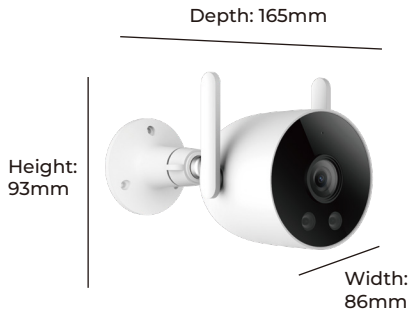

IMILAB EC3 Lite 2K WiFi Plug-in Spotlight Camera

**Bright nights.
Clear sight.**

INTRODUCTION

The IMILAB EC3 Lite offers Live View and Two-Way Chat for real-time checking in the app. Its built-in lights automatically activate in the evening or when detecting a person. With Smart Deterrence, it intelligently deters threats using sirens, flashes, or custom voice messages.

Easy Installation

Easy to set up on walls and ceilings.

Auto Deterrence

Motion-triggered alarms deter potential threats.

Flexible Footage Storage

Record 24/7 with MicroSD Card or use unlimited subscription-based cloud.

IMILAB EC3 LITE

SPECS

| | |
|-----------------------------|--|
| Full Name | IMILAB EC3 Lite 2K WiFi Plug-in Spotlight Camera |
| Lens | 1 |
| Resolution | 2K |
| Custom Motion Zones | 1 |
| Detection | Person |
| Solar Power Port | Yes |
| Live View | Yes |
| Two-way Audio | Yes |
| Color Night Vision | Yes |
| Infrared Vision | Yes |
| Lights | 2 LED Lights + 2 Infrared Lights |
| Siren | Yes (Motion-triggered) |
| Flash | Yes (Motion-triggered) |
| Custom Voice Alarm | No |
| WiFi Standard | IEEE 802.11 b/g/n 2.4GHz |
| Wired Network | None |
| Channel Bandwidth | Supports 40MHz |
| Security | 64/128-bit WEP, WPA/WPA2, WPA-PSK/WPA2-PSK |
| Transmission Rate | @20M 11b: 11Mbps, 11g: 54Mbps, 11n: 72Mbps |
| Footage Storage | MicroSD Card, Paid Cloud |
| Voice Assistants | No |
| Power Source | Plug-in |
| Power Input | 12V 1A |
| Operating Conditions | Weather-resistant (-30°C to 60°C) |
| App | Mi Home/Xiaomi |
| Cable Length | 3 Meters |
| Dimensions | 93mm x 86mm x 165mm |
| Net Weight | 320g |
| Warranty | 1 Year |