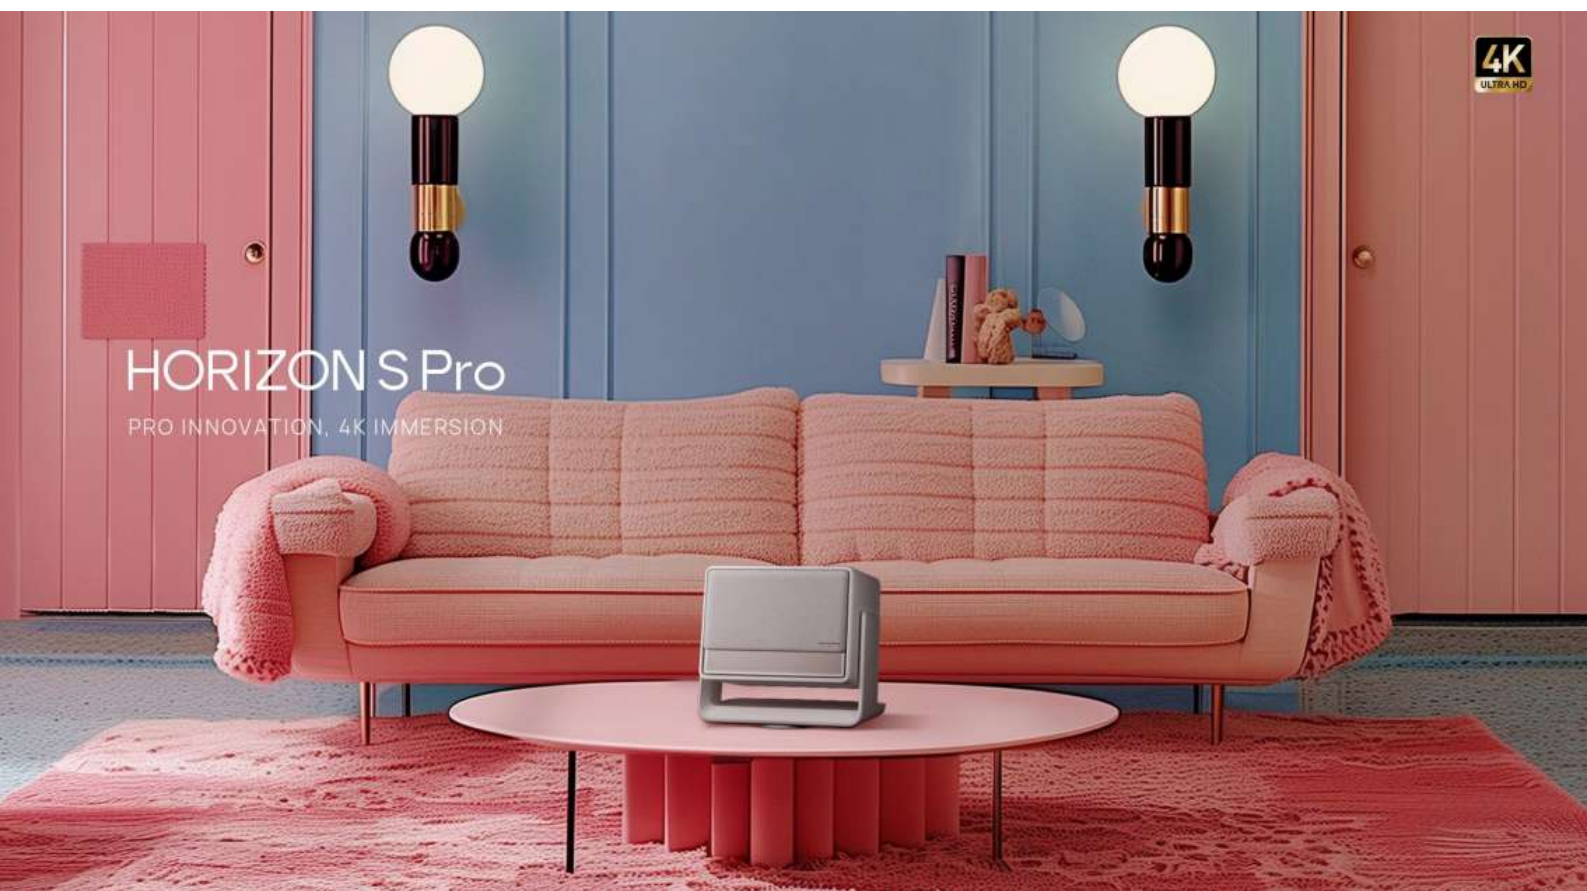

4K
ULTRA HD

HORIZON S Pro

PRO INNOVATION, 4K IMMERSION

4K
ULTRA HD

Dolby
VISION
Certified!

Dual Light™ (2.0)

Built-in Flexible Stand

135°
360°