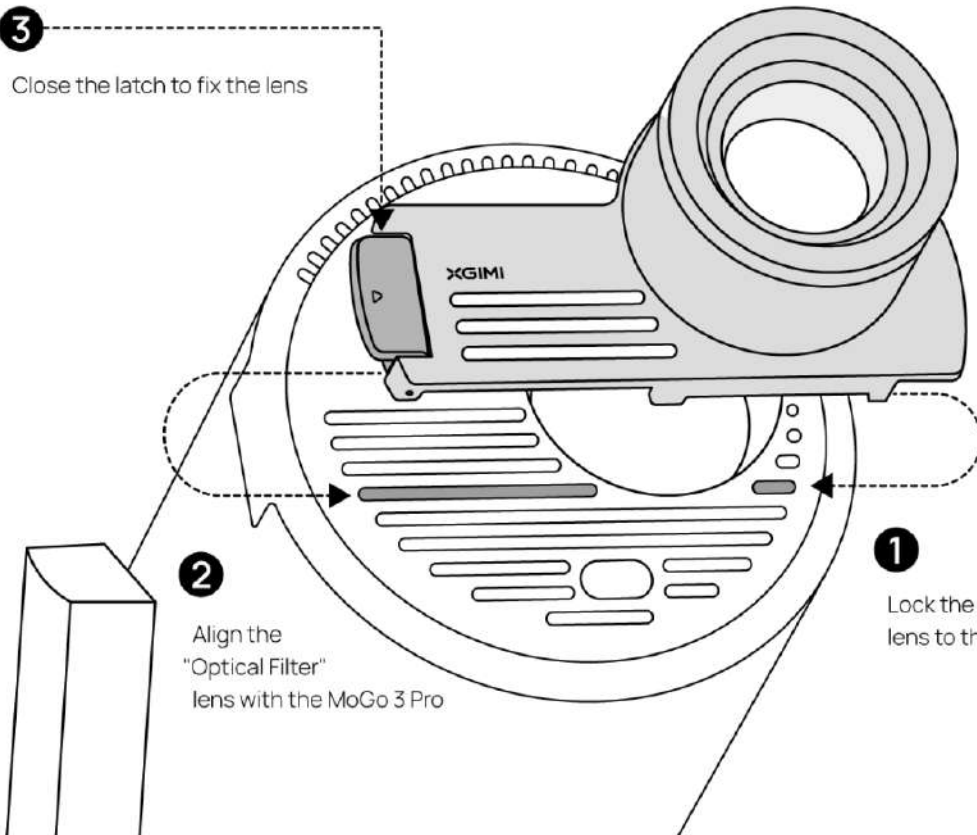

XGIMI Wall

XOverseasDev · Tools ·  Rated for 3+

In addition to carrying film and television content, what else can a white wall carry?
We've found that the content projected on the wall through smart projectors can easil...

 Google Play

App Screenshots

XGIMI Wall is not installed

Download for a brand new experience. Once you install the panoptic lens, exclusive content becomes accessible

Download

3

Close the latch to fix the lens

2

Align the
"Optical Filter"
lens with the MoGo 3 Pro

1

Lock the "Optical Filter"
lens to the MoGo 3 Pro