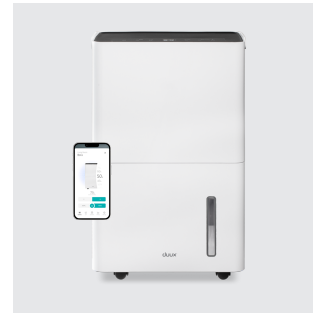

Product functions	Dehumidifying
No. of speeds	2
Timer mode	Yes
Auto shut down	Yes
Auto mode	Yes
Eco mode	Yes
Night mode	Yes
Handles	Yes
USP 1	20L/day dehumidification capacity
USP 2	4L water tank
USP 3	Adjustable hygrostat (30-80%)
USP 4	Activated carbon filter
USP 5	R290 refrigerant (Eco friendly)
USP 6	Smart with free Duux App
Description	Climate control for any room Bora is a stylish dehumidifier that creates the perfect climate for any room, like your attic or basement. Its compressor draws in air and extracts moisture from it, which is caught in a 4-liter water tank. Bora comes with a built-in hygrostat and carbon filter and is easy to operate with the Duux app.

DEHUMIDIFIER SPECIFICATIONS

Dehumidification cap.	0,83 l/hr
Air flow	230 m³/hr
Detachable water tank	Yes
Water tank capacity	4,00
Full water tank indicator	Yes m³
Hygrostat, range	Yes, 30 - 80 %
Auto defrost	Yes
Detachable filter, type	Yes, Activated Carbon
Continuous drainage	Yes
Drain hose included	Yes
Self cleaning mode	Yes
Temperature indicator	No

TECHNICAL SPECIFICATIONS

Input voltage	220 W - 240 W
Frequency	50 Hz
Power consumption	20,00 W - 400,00 W
Noise level	36 dB - 42 dB
Effective area/space	40 M² / 100,00 M³
Power cable length	1,50 M
Smart/WiFi enabled	Yes, Android, iOS, Tuya
Remote control / battery	No,
Product material/finish	ABS (Glossy)
Power supply type	Fixed power cord
Control panel	Touch
Display type	LED
Box contents	Carbon filter

PHOTOS

LOGISTIC INFORMATION

Giftbox G.W.	16,00 KG
Product N.W.	14,50 KG
Master Carton G.W.	16,00 KG
PCS/Shipping carton	1
HS Tariff code	85098000
PCS/EUR pallet height	135cm 160cm 180cm 200cm
	8 16 16 16
Product dimenstions	32,00 x 23,50 x 51,00 CM
Giftbox dimensions	38,50 x 29,50 x 53,50 CM
Master carton dims.	38,50 x 29,50 x 53,50 CM
20' Container load	480
40' Container load	976
40' HQ container load	1.220
Certifications	CE, EMC, LVD, RED, ROHS