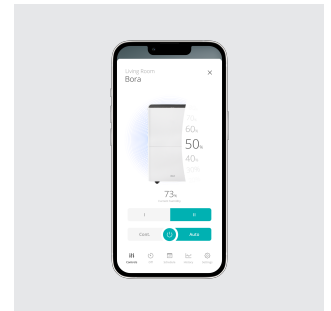

Product functions	Dehumidifying
No. of speeds	2
Timer mode	Yes
Auto shut down	Yes
Auto mode	Yes
Eco mode	Yes
Night mode	Yes
Handles	Yes
USP 1	20L/day dehumidification capacity
USP 2	4L water tank
USP 3	Adjustable hygrostat (30-80%)
USP 4	Activated carbon filter
USP 5	R290 refrigerant (Eco friendly)
USP 6	Smart with free Duux App
Description	Climate control for any room Bora is a stylish dehumidifier that creates the perfect climate for any room, like your attic or basement. Its compressor draws in air and extracts moisture from it, which is caught in a 4-liter water tank. Bora comes with a built-in hygrostat and carbon filter and is easy to operate with the Duux app.

DEHUMIDIFIER SPECIFICATIONS

Dehumidification cap.	0,83 l/hr
Air flow	230 m³/hr
Detachable water tank	Yes
Water tank capacity	4,00
Full water tank indicator	Yes m³
Hygrostat, range	Yes, 30 - 80 %
Auto defrost	Yes
Detachable filter, type	Yes, Activated Carbon
Continuous drainage	Yes
Drain hose included	Yes
Self cleaning mode	Yes
Temperature indicator	No

TECHNICAL SPECIFICATIONS

Input voltage	220 W - 240 W
Frequency	50 Hz
Power consumption	20,00 W - 400,00 W
Noise level	36 dB - 42 dB
Effective area/space	40 M² / 100,00 M³
Power cable length	1,50 M
Smart/WiFi enabled	Yes, Android, iOS, Tuya
Remote control / battery	No,
Product material/finish	ABS (Glossy)
Power supply type	Fixed power cord
Control panel	Touch
Display type	LED
Box contents	Carbon filter

PHOTOS

LOGISTIC INFORMATION

Giftbox G.W.	16,00 KG
Product N.W.	14,50 KG
Master Carton G.W.	16,00 KG
PCS/Shipping carton	1
HS Tariff code	85098000
PCS/EUR pallet height	135cm 160cm 180cm 200cm
	8 16 16 16
Product dimenstions	32,00 x 23,50 x 51,00 CM
Giftbox dimensions	38,50 x 29,50 x 53,50 CM
Master carton dims.	38,50 x 29,50 x 53,50 CM
20' Container load	480
40' Container load	976
40' HQ container load	1.220
Certifications	CE, EMC, LVD, RED, ROHS