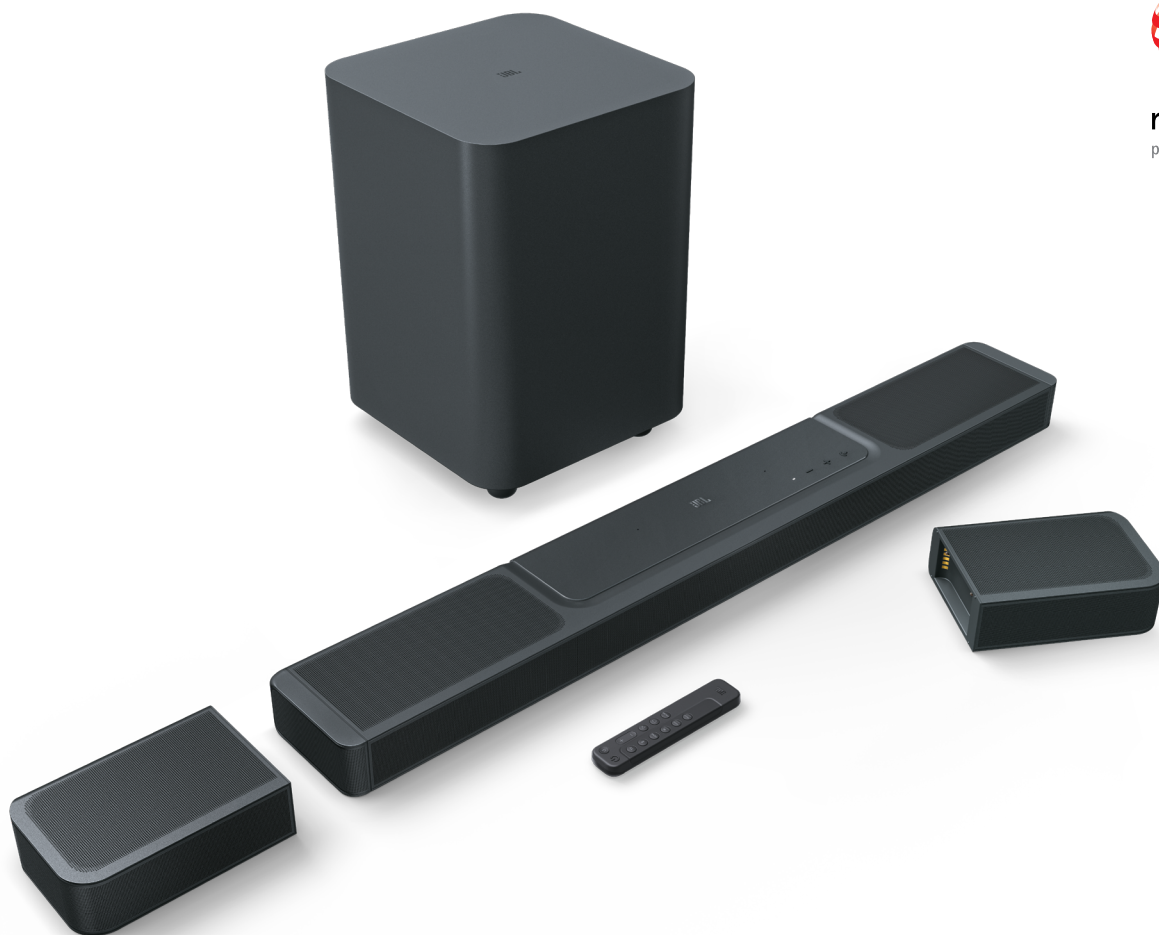

# BAR 1300

11.1.4-channel soundbar with detachable surround speakers, MultiBeam™, Dolby Atmos® and DTS:X®

reddot award  
product design 2022

## The ultimate 3D surround experience that will blow you away

You've never heard anything like the JBL Bar 1300—in your living room or anywhere else. More than just a great soundbar, it's a full sound system. It features MultiBeam™ and six up-firing drivers—four in the bar and two in the detachable battery-powered surround speakers—that deliver massive Dolby Atmos® and DTS:X 3D surround sound, centering you in your music, movies, and games. 1170W of total output power and thrilling bass from a 10" subwoofer is more than enough to make the room shake. Though, you'll never miss a word with due to our PureVoice technology, which makes sure the dialogue is clear even when other sounds are at their loudest. When you want to enjoy your favorite tunes choose streaming via either AirPlay, Alexa Multiroom Music (MRM), or Chromecast built-in™ that give you over 300 music streaming options. But that's not all. Your choices are as unlimited as you are because you can also pair the soundbar to your Bluetooth device. You can even take one of the detachable speakers (or both for powerful stereo sound) out to your kitchen or patio and enjoy listening to your favorite music or podcast there.

## Features

- ▶ True Dolby Atmos®, DTS:X, and MultiBeam™ Surround Sound
- ▶ Real surround sound with detachable surround speakers
- ▶ 10" Wireless subwoofer
- ▶ PureVoice Dialogue Enhancement Technology
- ▶ 1170W output power
- ▶ Built-In Wi-Fi with AirPlay, Alexa Multi-Room Music and Chromecast built-in™
- ▶ Works with voice assistant-enabled speakers
- ▶ HDMI eARC with 4K Dolby Vision passthrough
- ▶ Easy sound calibration
- ▶ Standalone Bluetooth speaker
- ▶ JBL One App