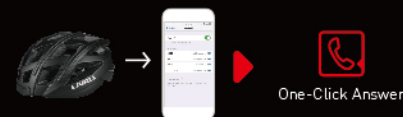

2 Connect the Smartphone