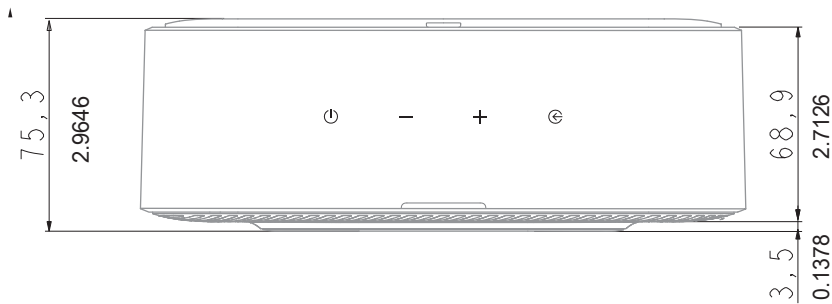

HARMAN International Industries, Incorporated
8500 Balboa Boulevard, Northridge, CA 91329 USA