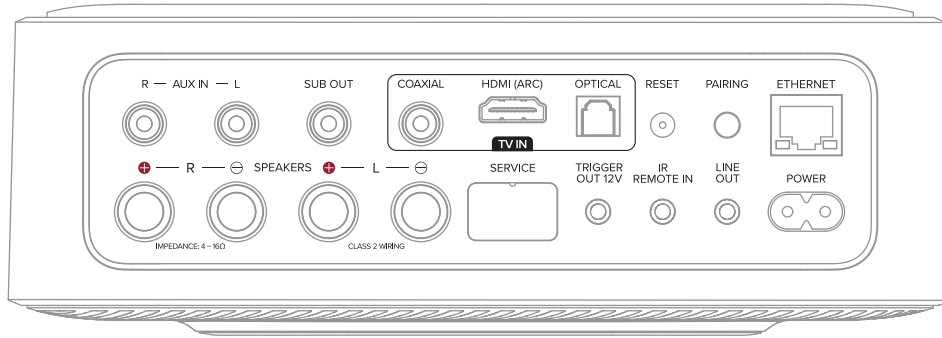

HARMAN International Industries, Incorporated
8500 Balboa Boulevard, Northridge, CA 91329 USA