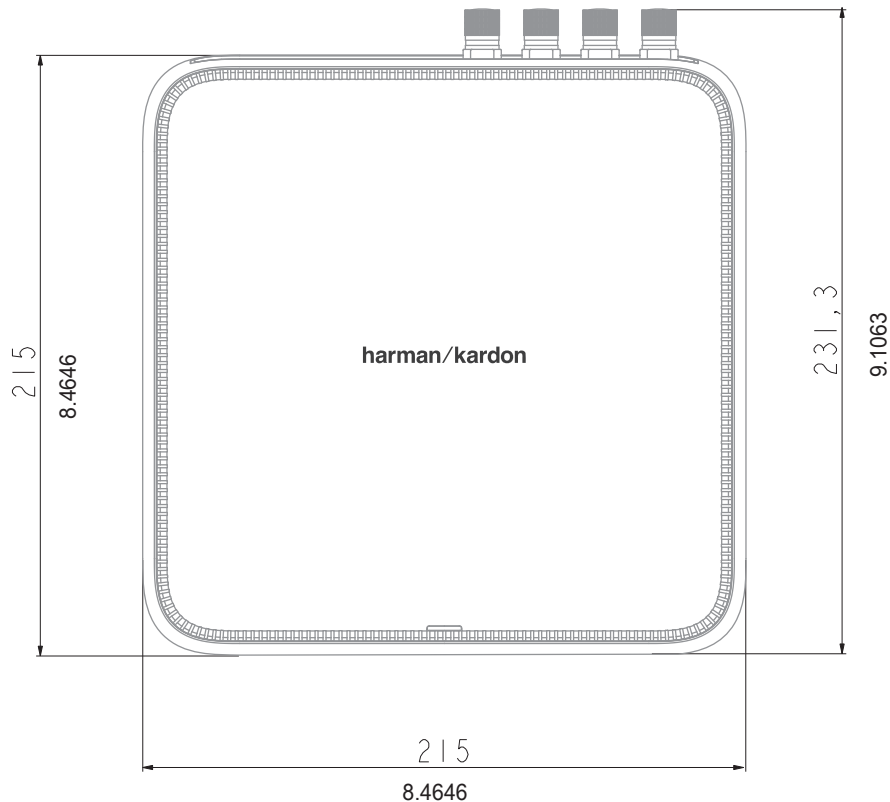

HARMAN International Industries, Incorporated
8500 Balboa Boulevard, Northridge, CA 91329 USA