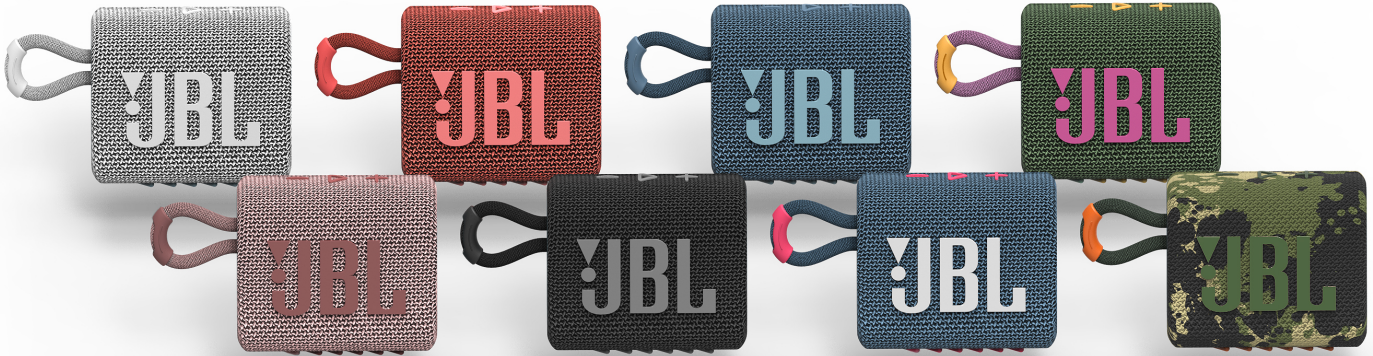

GO3

Portable Waterproof Speaker

Grab & Go

JBL Go 3 features bold styling and rich JBL Pro Sound. With its new eye-catching edgy design, colorful fabrics and expressive details this a must-have accessory for your next outing. Your tunes will lift you up with JBL Pro Sound, it's IP67 waterproof and dustproof so you can keep listening rain or shine, and with its integrated loop, you can carry it anywhere. Go 3 comes in completely new shades and color combinations inspired by current street fashion. JBL Go 3 looks as vivid as it sounds.

Features

- ▶ Original JBL Pro Sound
- ▶ Bold style and ultra-portable design
- ▶ IP67 waterproof and dustproof
- ▶ Wireless Bluetooth streaming
- ▶ 5 hours of playtime
- ▶ Vibrant color options

Features and Benefits

Original JBL Pro Sound

JBL Pro Sound delivers surprisingly big audio and punchy bass from Go 3's ultra-compact size.

Bold style and ultra-portable design

JBL Go 3's ultra-portable design goes great with the latest styles, and its colorful fabrics and expressive details make it look as great as it sounds.

5 hours of playtime

Don't sweat the small stuff like charging your battery. Go 3 gives you up to 5 hours of playtime on a single charge.

Vibrant color options

JBL Go 3 features exclusive colorways inspired by the latest street fashion trends, introducing completely new shades and combinations.